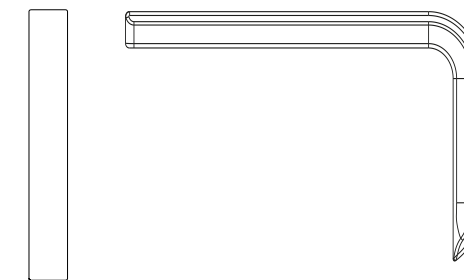

Misure H7 x L58 x W93 cm
Measures
Finiture GS LV OS
Finishing

2054 bracciolo SLIM
2054 slim arm