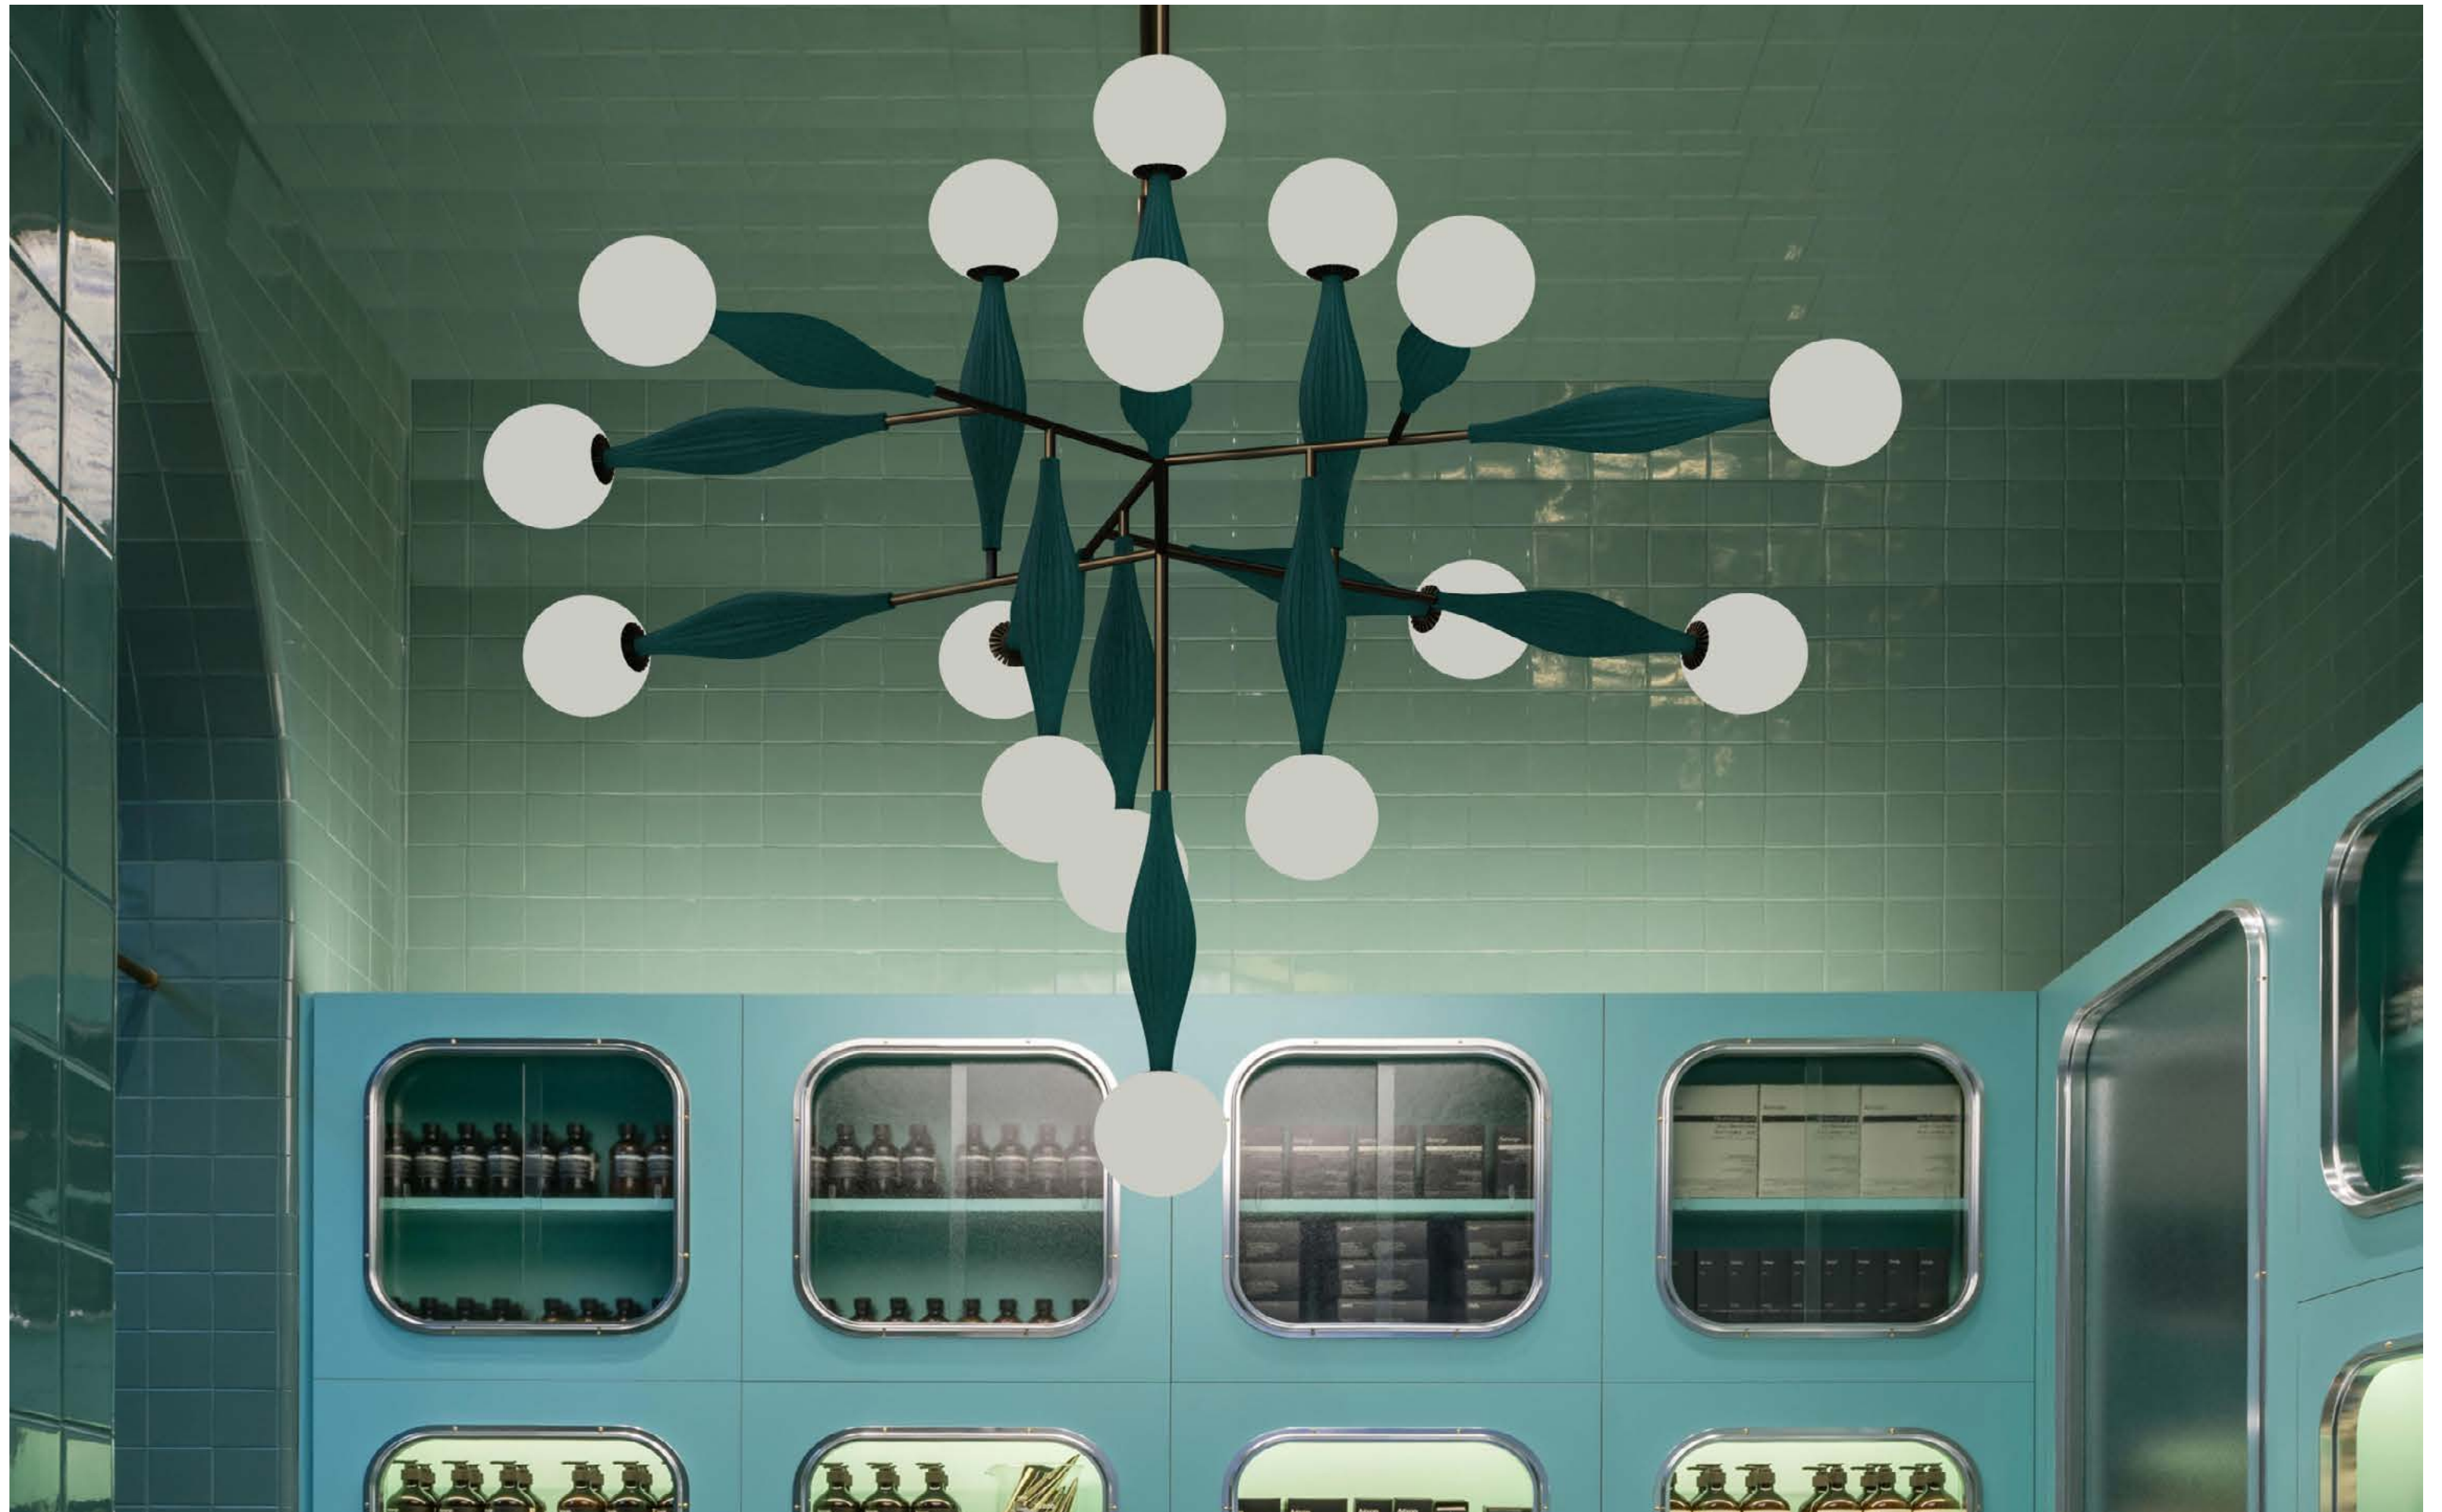

**Misure H170 x L27 cm**  
Measures  
**Finiture IL**  
Finishing  
**Luce E27 IP44 OUTDOOR**  
Light

EL  
IN

YU  
A

ø800  
ø600  
ø400